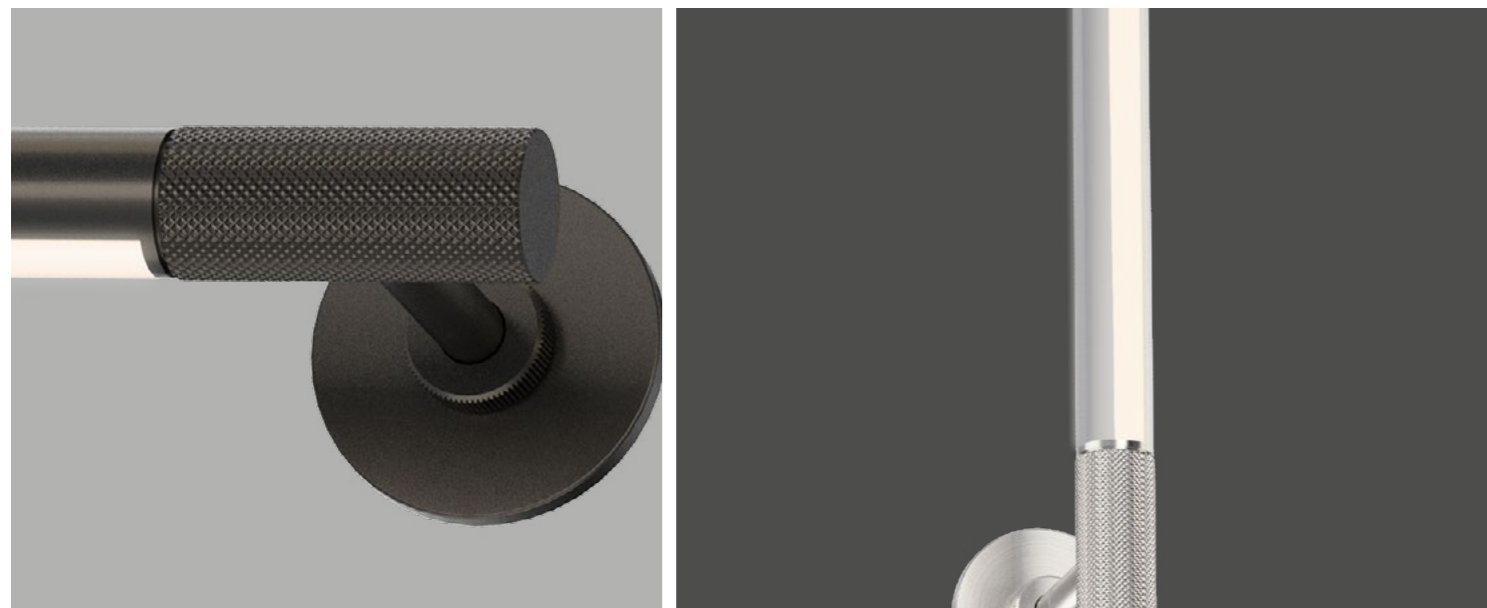

- Slim, low-profile cylindrical design with 360° rotatable LED light bar
- Low voltage, modular construction allows multiple units to link for extended runs
- Purist Presa variation features a knurled end cap
- Precision LED illumination ideal for artwork and architectural accents
- Offered in Matte Black, Satin Nickel, and plated Gold finishes

PURIST PRESA

- Slim, low-profile cylindrical design with 360° rotatable LED light bar
- Low voltage, modular construction allows multiple units to link for extended runs
- Purist Presa variation features a knurled end cap
- Precision LED illumination ideal for artwork and architectural accents
- Offered in Matte Black, Satin Nickel, and plated Gold finishes