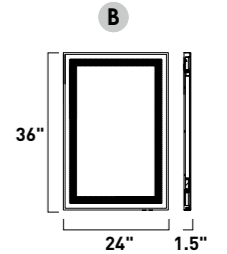

FRAMED LED MIRRORS

- Elegant geometric LED forms
- Ideal for foyers, dining, or lounge spaces
- New 24" x 36" size option
- New rectilinear form

E42091-BK, -GLD, -SN
LED Mirror

E42092-BK, -GLD, -SN
LED Mirror