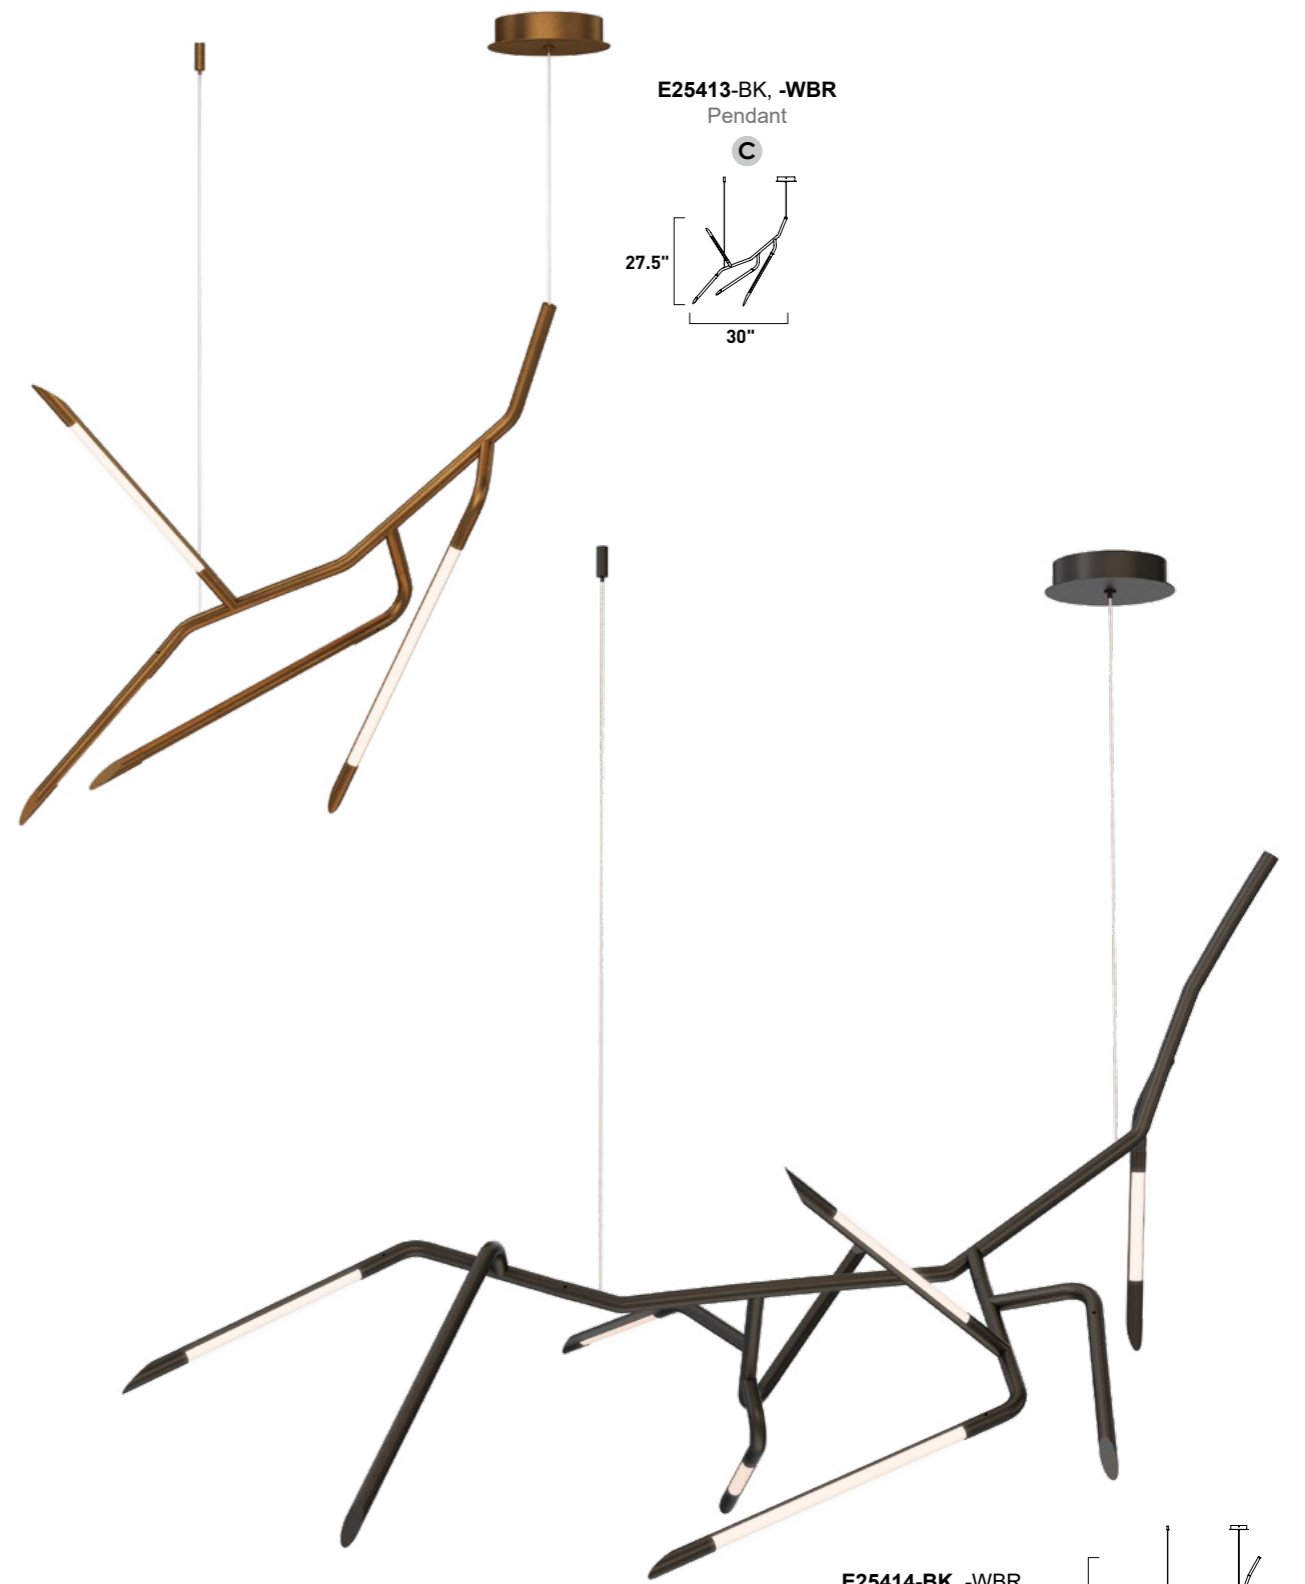

E25413-BK, -WBR
Pendant
C

E25414-BK, -WBR
Pendant
D

ITEM #	FINISH	LAMPING	DIMENSION	LUMENS	CRI	INIT.	DEL.	Additional Information
A	E25415 BK, WBR	12 x 5W PCB LED 3000K (Inte.)	54"L x 54"W x 27.5"H, 149"OAH	90+	2500	2000		
B	E25412 BK, WBR	2 x 5W PCB LED 3000K (Inte.)	9.5"L x 0.75"W x 25.25"H, 146.75"OAH	90+	600	400		

Finish Options: Black (BK) Weathered Brass (WBR)

ITEM #	FINISH	LAMPING	DIMENSION	LUMENS	CRI	INIT.	DEL.	Additional Information
C	E25413 BK, WBR	4 x 5W PCB LED 3000K (Inte.)	30"L x 13"W x 27.5"H, 149"OAH	90+	1000	600		
D	E25414 BK, WBR	9 x 4.5W PCB LED 3000K (Inte.)	54.5"L x 41"W x 34.5"H, 142.5"OAH	90+	1500	800		

Finish Options: Black (BK) Weathered Brass (WBR)