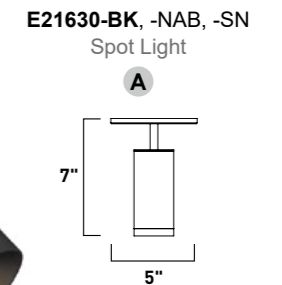

PULLMAN

Pullman offers effortless adjustability in architectural accent lighting. A sleek retractable arm glides from a 90° wall position to a full downward aim with no visible hardware. The precision mechanism allows seamless repositioning for both task and ambient light while preserving a clean silhouette. A slightly recessed LED GU10 lamp in a beveled trim reduces glare and simplifies maintenance. Finished in Natural Aged Brass, Satin Nickel, or Matte Black, Pullman is both functional and beautifully refined.

- Retractable arm adjusts from 90° to 180°
- Hidden hardware for a clean, minimal aesthetic
- Includes LED GU10 lamp with recessed beveled trim
- Available in Natural Aged Brass, Satin Nickel, Matte Black