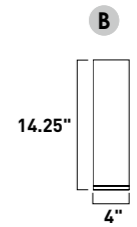

E21182-05GM, -54BK, -142GM
Table Lamp