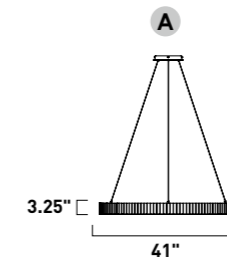

E25052-CHK, -GY, -TRC
Pendant

B