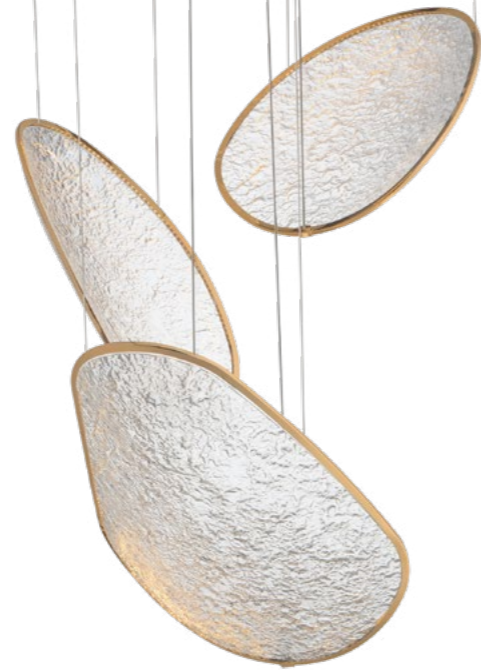

E24974-BCN, -PC
Pendant
B