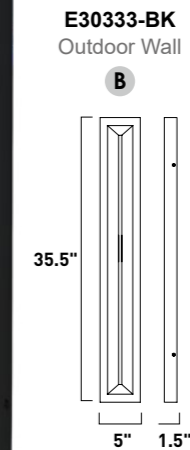

FOSSO

FOSSO

Fosso delivers modern minimalism through a bold rectilinear body defined by a sharply angled backlit slit. Designed for outdoor use, the collection comes in 24", 35", and 47" lengths and features a 5CCT selectable switch for on-site color tuning. Finished in Matte Black and fully ADA compliant, Fosso combines a slim profile with a robust 120-277V commercial-grade LED driver, ideal for residential exteriors and demanding commercial façades.

- Sharp architectural light slot in rectilinear form
- Outdoor-rated in three extended lengths
- 5CCT selectable color temperature switch
- ADA-compliant with 120-277V commercial driver

	ITEM #	FINISH	LAMPING	DIMENSION	HCO	CRI	LUMENS		Additional Information
							INIT.	DEL.	
A	E30334	BK	40W LED 2200-2700-3000-3500-4000K (Inte.)	5"W x 47.25"H x 1.5"Ext.	24"	90+	4000	1400	LED DIM WET ADA CCT
B	E30333	BK	30W LED 2200-2700-3000-3500-4000K (Inte.)	5"W x 35.5"H x 1.5"Ext.	18"	90+	3000	1100	LED DIM WET ADA CCT
C	E30332	BK	20W LED 2200-2700-3000-3500-4000K (Inte.)	5"W x 23.5"H x 1.5"Ext.	12"	90+	2000	880	LED DIM WET ADA CCT

Finish: Black (BK)