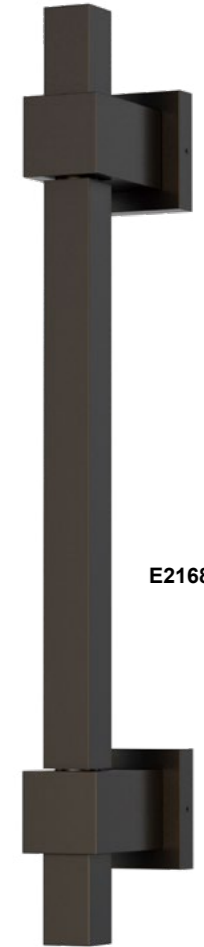

ITEM #	FINISH	LAMPING	DIMENSION	LUMENS			Additional Information
				CRI	INIT.	DEL.	
A	E21683 BK, GLD, PC, SN	13W PCB LED 3000K (Inte.)	2.25"W x 30"H x 3.5"Ext.	90+	800	400	
B	E21682 BK, GLD, PC, SN	10W PCB LED 3000K (Inte.)	2.25"W x 24"H x 3.5"Ext.	90+	600	300	
C	E21681 BK, GLD, PC, SN	7W PCB LED 3000K (Inte.)	2.25"W x 18"H x 3.5"Ext.	90+	500	250	

Finish Options: Black (BK) Gold (GLD) Polished Chrome (PC) Satin Nickel (SN)