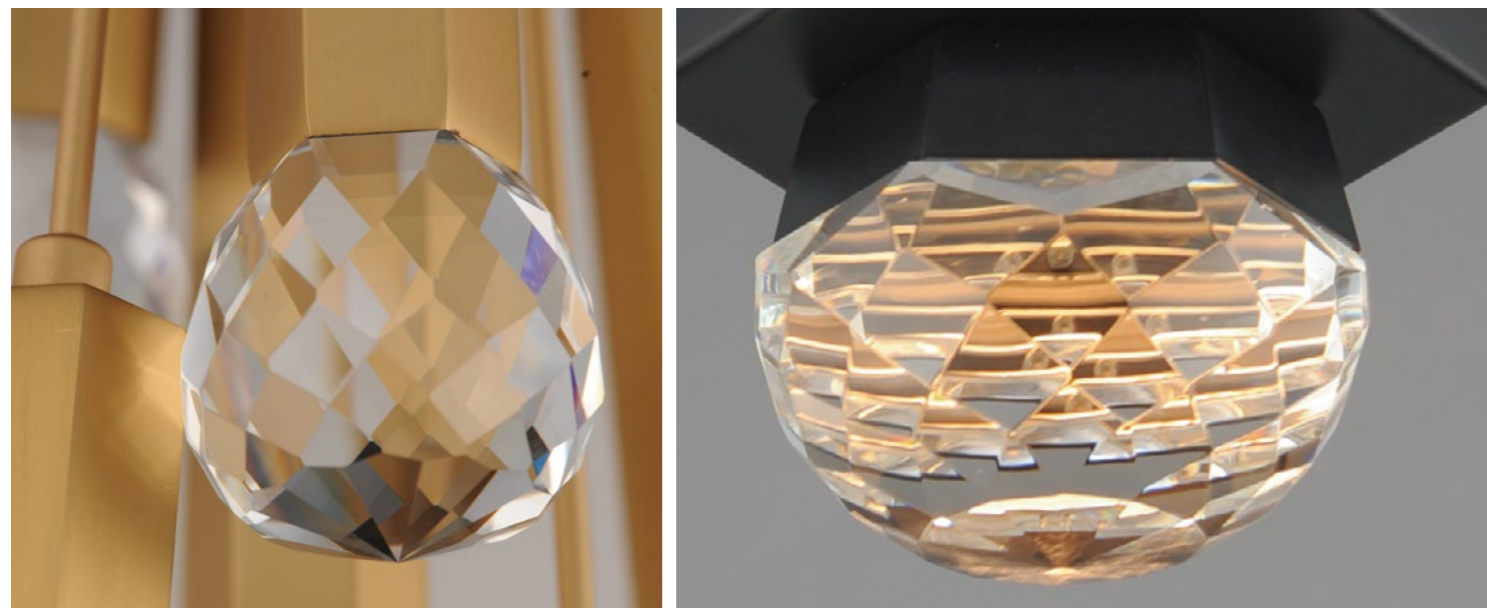

ALLUMETTE

Allumette transforms the silhouette of a matchstick into a glowing modern sculpture. Hexagonal metal rods in Gold or Black hold faceted crystal fonts that diffuse recessed LED light like cut gems. This collection merges geometric precision with refined materials, delivering understated luxury to contemporary interiors.