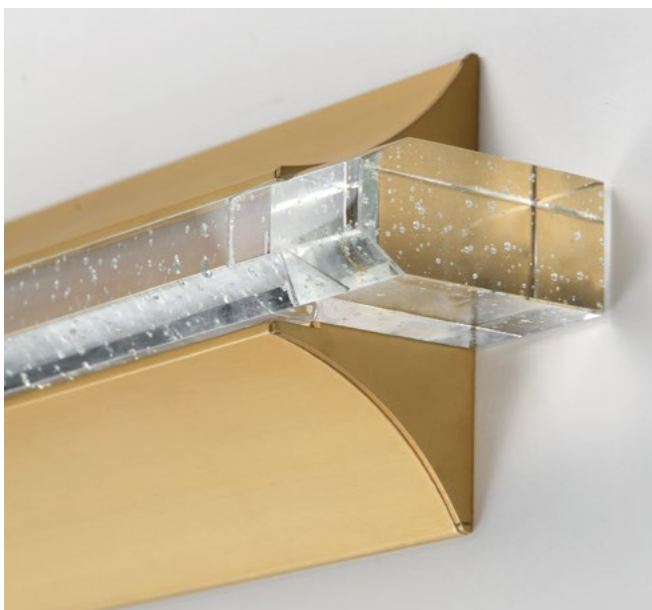

HYPERION

Hyperion balances elegance and simplicity in a refined architectural form. Two sloped metal ends frame a faceted K9 crystal bar filled with delicate air bubbles, creating a luminous jewel-like effect when lit. Available in plated Burnished Gold or outdoor-rated Matte Black, the collection transitions easily from residential to commercial settings. ADA-compliant sconces offer a slim profile ideal for corridors and public areas, bringing a sophisticated glow with a sense of luxury.

HYPERION

- Faceted K9 crystal bar with bubble detail
- Sloped metal ends for a tailored profile
- Burnished Gold or outdoor-rated Matte Black finishes
- ADA-compliant sconces suited to commercial corridors

E30203-122GLD
Wall Mount

A