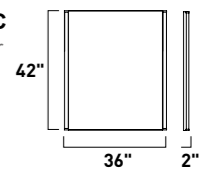

E42324-PC
LED Mirror