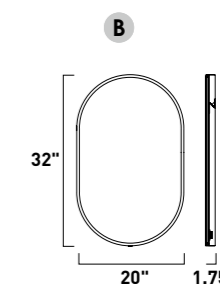

ELISSE LED MIRRORS

- Elegant geometric LED forms
- Ideal for foyers, dining, or lounge spaces
- New 24" x 36" size option
- New rectilinear form

SWITCH
E42070-BK, -GLD, -SN
LED Mirror

E42071-BK, -GLD, -SN
LED Mirror