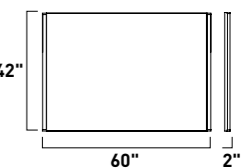

ITEM #	FINISH	LAMPING	DIMENSION	LUMENS			Additional Information	
				CRI	INIT.	DEL.		
A	E42321	PC	2 x 19W PCB LED 3000K (Inte.)	24"W x 42"H x 2"Ext.	90+	3800	3100	LED, DIM, CDM, TSP
B	E42322	PC	2 x 19W PCB LED 3000K (Inte.)	30"W x 42"H x 2"Ext.	90+	3800	3100	LED, DIM, CDM, TSP
C	E42323	PC	2 x 19W PCB LED 3000K (Inte.)	36"W x 42"H x 2"Ext.	90+	3800	3100	LED, DIM, CDM, TSP
D	E42324	PC	2 x 19W PCB LED 3000K (Inte.)	48"W x 42"H x 2"Ext.	90+	3800	3100	LED, DIM, CDM, TSP
E	E42325	PC	2 x 19W PCB LED 3000K (Inte.)	60"W x 42"H x 2"Ext.	90+	3800	3100	LED, DIM, CDM, TSP

Finish: Polished Chrome (PC)