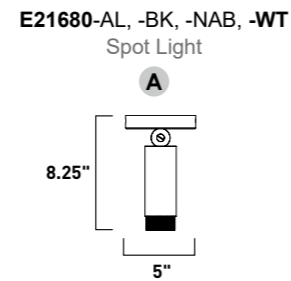

CLEO

These compact LED spotlights combine precision engineering with a refined modern aesthetic. A knurled metal cap supports the integrated lens, with an optional anti-glare insert to soften output and enhance comfort. A streamlined ball-and-screw pivot allows smooth directional aiming while keeping the silhouette clean and architectural. Powered by 120–277V commercial-grade drivers, each under-2" fixture delivers strong, consistent illumination. Available in Matte Black, Brushed Aluminum, and Natural Aged Brass, Cleo offers versatility and understated elegance.

- Knurled metal cap with optional anti-glare lens
- Ball-and-screw pivot for precise aiming
- Compact form factor under 2" diameter
- Commercial-rated 120–277V LED driver