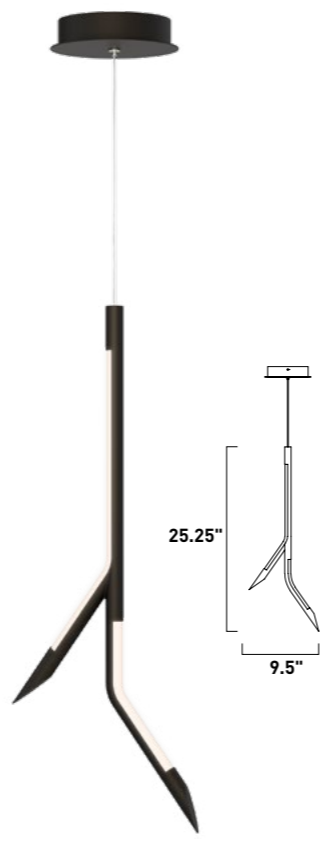

SCION

- Minimalist branching forms inspired by thorny silhouettes
- Seamless Integrated LED within structural tubes with precise, angle-cut terminations
- Available in Matte Black or plated Gold finishes
- Available in multiple pendant scales and a sleek wall sconce
- Sculptural statement design with bold, modern presence

E25412-BK, -WBR
Pendant
B