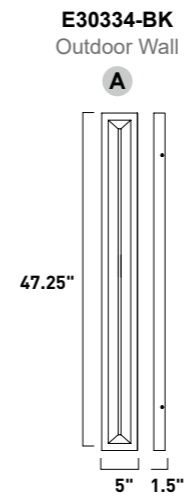

FOSSO

FOSSO

Fosso delivers modern minimalism through a bold rectilinear body defined by a sharply angled backlit slit. Designed for outdoor use, the collection comes in 24", 35", and 47" lengths and features a 5CCT selectable switch for on-site color tuning. Finished in Matte Black and fully ADA compliant, Fosso combines a slim profile with a robust 120-277V commercial-grade LED driver, ideal for residential exteriors and demanding commercial façades.

- Sharp architectural light slot in rectilinear form
- Outdoor-rated in three extended lengths
- 5CCT selectable color temperature switch
- ADA-compliant with 120-277V commercial driver

	ITEM #	FINISH	LAMPING	DIMENSION	HCO	CRI	LUMENS		Additional Information
							INIT.	DEL.	
A	E30334	BK	40W LED 2200-2700-3000-3500-4000K (Inte.)	5"W x 47.25"H x 1.5"Ext.	24"	90+	4000	1400	LED DIM WET ADA CCT
B	E30333	BK	30W LED 2200-2700-3000-3500-4000K (Inte.)	5"W x 35.5"H x 1.5"Ext.	18"	90+	3000	1100	LED DIM WET ADA CCT
C	E30332	BK	20W LED 2200-2700-3000-3500-4000K (Inte.)	5"W x 23.5"H x 1.5"Ext.	12"	90+	2000	880	LED DIM WET ADA CCT

Finish: Black (BK)