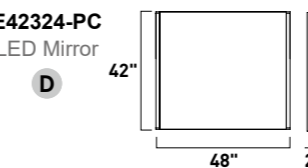

E42325-PC
LED Mirror