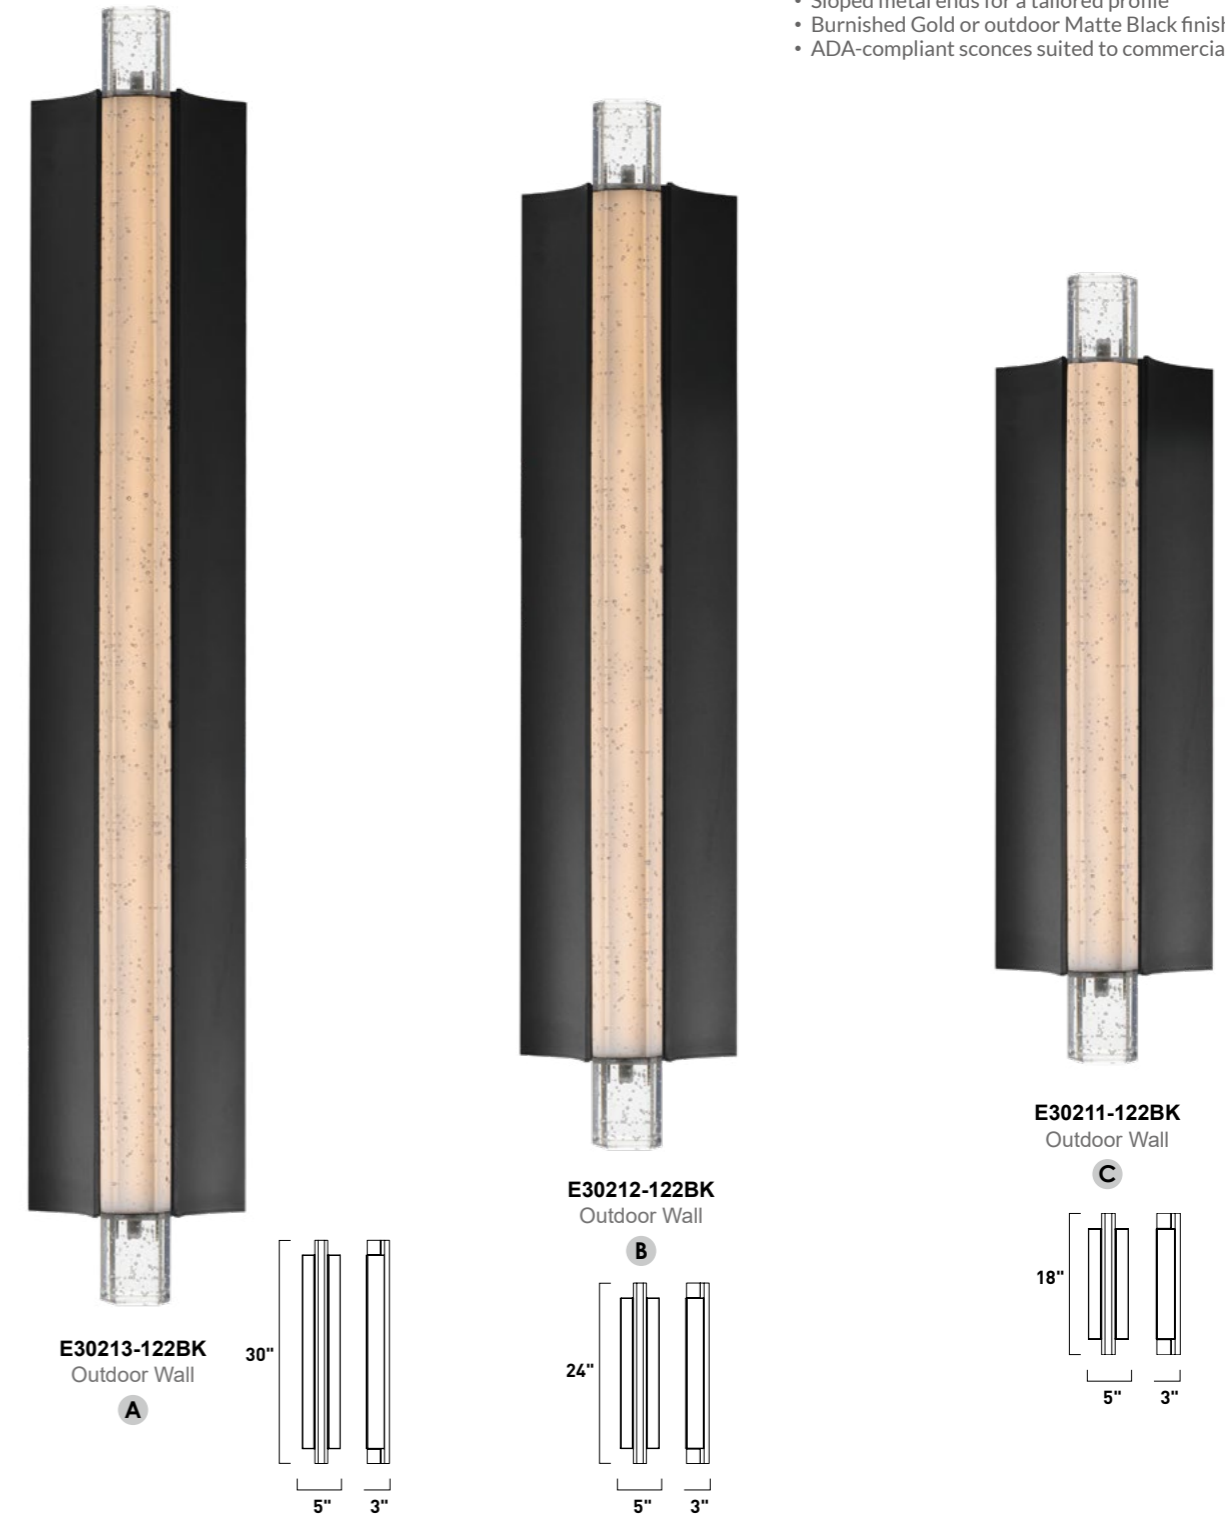

HYPERION OUTDOOR

- Faceted K9 crystal bar with bubble detail
- Sloped metal ends for a tailored profile
- Burnished Gold or outdoor Matte Black finishes
- ADA-compliant sconces suited to commercial corridors