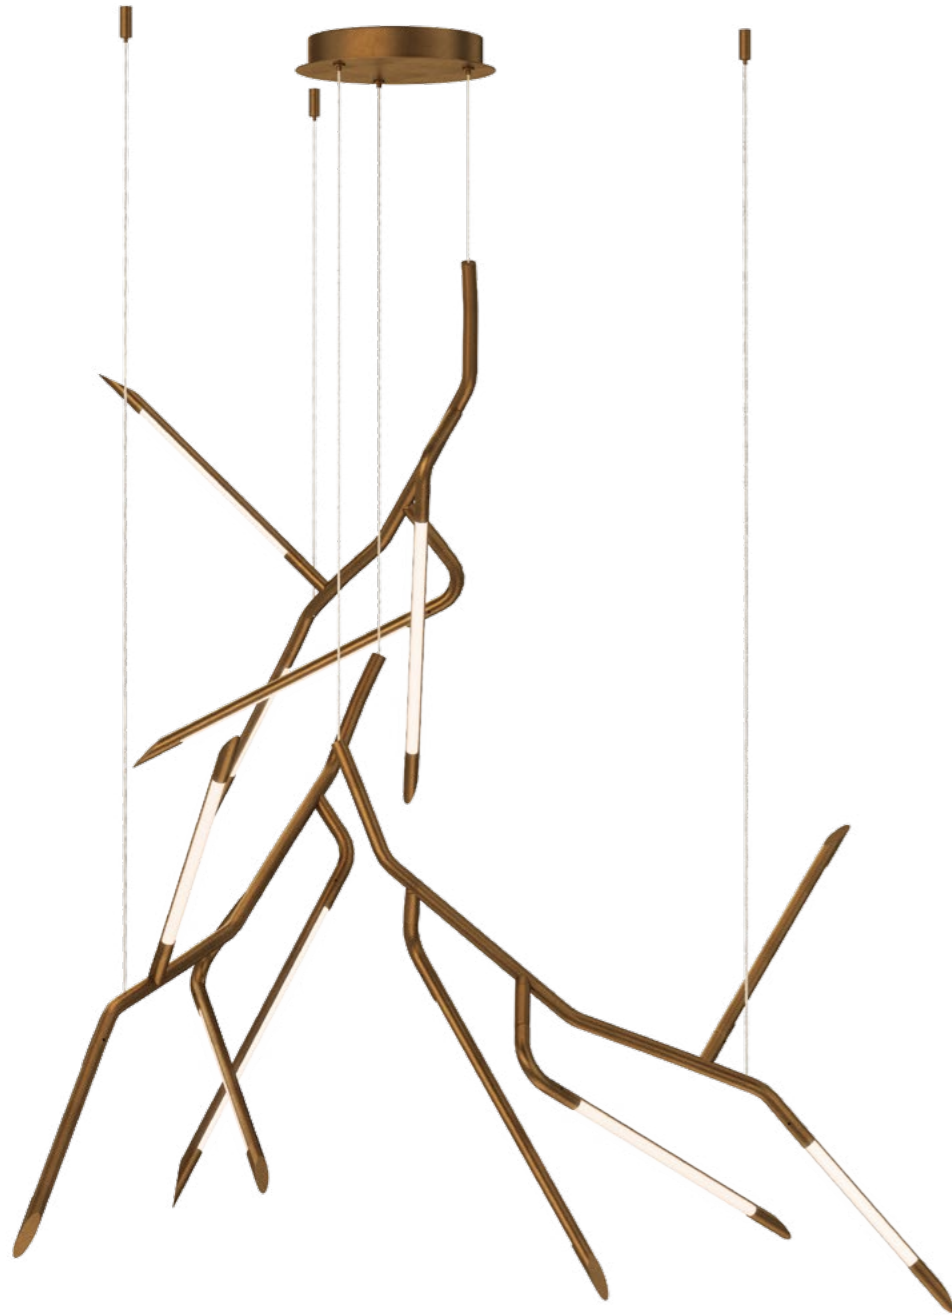

SCION

- Minimalist branching forms inspired by thorny silhouettes
- Seamless Integrated LED within structural tubes with precise, angle-cut terminations
- Available in Matte Black or plated Gold finishes
- Available in multiple pendant scales and a sleek wall sconce
- Sculptural statement design with bold, modern presence

E25415-BK, -WBR
Pendant
A