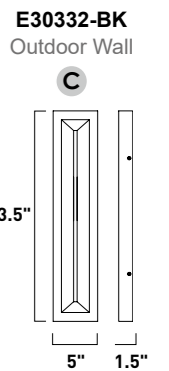

FOSSO

FOSSO

Fosso delivers modern minimalism through a bold rectilinear body defined by a sharply angled backlit slit. Designed for outdoor use, the collection comes in 24", 35", and 47" lengths and features a 5CCT selectable switch for on-site color tuning. Finished in Matte Black and fully ADA compliant, Fosso combines a slim profile with a robust 120-277V commercial-grade LED driver, ideal for residential exteriors and demanding commercial façades.

- Sharp architectural light slot in rectilinear form
- Outdoor-rated in three extended lengths
- 5CCT selectable color temperature switch
- ADA-compliant with 120-277V commercial driver

	ITEM #	FINISH	LAMPING	DIMENSION	HCO	CRI	LUMENS		Additional Information
							INIT.	DEL.	
A	E30334	BK	40W LED 2200-2700-3000-3500-4000K (Inte.)	5"W x 47.25"H x 1.5"Ext.	24"	90+	4000	1400	LED DIM WET ADA CCT
B	E30333	BK	30W LED 2200-2700-3000-3500-4000K (Inte.)	5"W x 35.5"H x 1.5"Ext.	18"	90+	3000	1100	LED DIM WET ADA CCT
C	E30332	BK	20W LED 2200-2700-3000-3500-4000K (Inte.)	5"W x 23.5"H x 1.5"Ext.	12"	90+	2000	880	LED DIM WET ADA CCT

Finish: Black (BK)