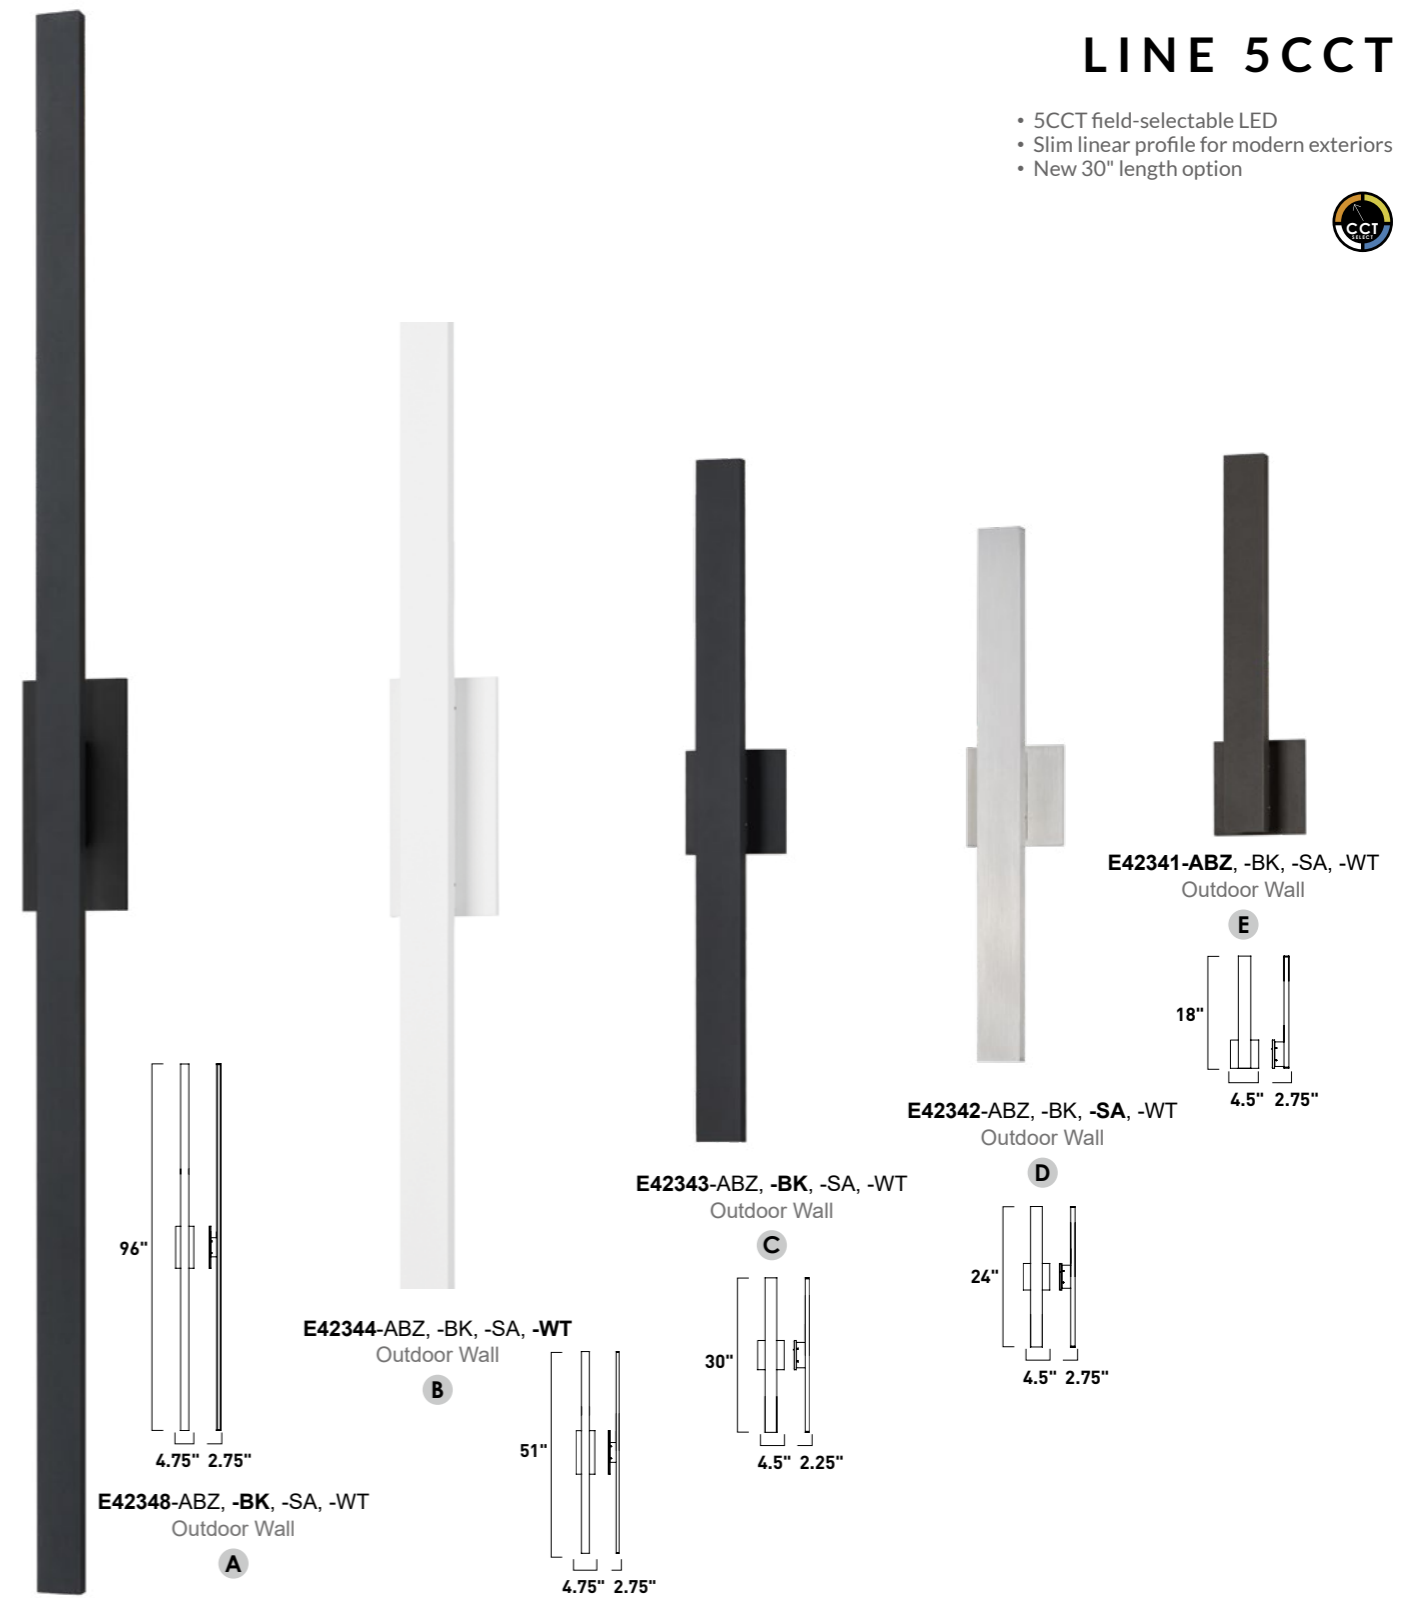

LINE 5CCT

- 5CCT field-selectable LED
- Slim linear profile for modern exteriors
- New 30" length option

ITEM #	FINISH	LAMPING	DIMENSION	HCO	CRI	LUMENS INIT.	LUMENS DEL.	Additional Information
A	E42348 : ABZ, BK, SA, WT	2 x 30W LED 2700-3000-3500-4000-5000K (Inte.)	4.75"W x 96"H x 2.75"Ext.	48"	90+	4200	3500	LED DIM WET IP65 +24 CCT
B	E42344 : ABZ, BK, SA, WT	2 x 15W LED 2700-3000-3500-4000-5000K (Inte.)	4.75"W x 51"H x 2.75"Ext.	25.5"	90+	2100	1750	LED DIM WET IP65 +24 CCT
C	E42343 : ABZ, BK, SA, WT	2 x 8W LED 2700-3000-3500-4000-5000K (Inte.)	4.5"W x 30"H x 2.25"Ext.	15"	90+	1500	1000	LED DIM WET IP65 +24 CCT
D	E42342 : ABZ, BK, SA, WT	2 x 13W LED 2700-3000-3500-4000-5000K (Inte.)	4.5"W x 24"H x 2.75"Ext.	12"	90+	1820	1250	LED DIM WET IP65 +24 CCT
E	E42341 : ABZ, BK, SA, WT	1 x 9W LED 2700-3000-3500-4000-5000K (Inte.)	4.5"W x 18"H x 2.75"Ext.	9"	90+	630	540	LED DIM WET IP65 +24 CCT

Finish Options: Architectural Bronze (ABZ) Black (BK) Satin Aluminum (SA) White (WT)