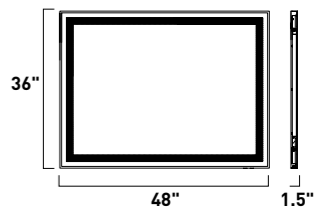

E42094-BK, -GLD, -SN
LED Mirror

ITEM #	FINISH	LAMPING	DIMENSION	LUMENS	CRI	INIT.	DEL.	Additional Information
A	E42091 BK, GLD, SN	37W PCB LED 3000-4000-5000K (Inte.)	24"W x 32"H x 1.5"Ext.	90+	3700	950		
B	E42092 BK, GLD, SN	42W PCB LED 3000-4000-5000K (Inte.)	24"W x 36"H x 1.5"Ext.	90+	4200	1050		
C	E42093 BK, GLD, SN	47W PCB LED 3000-4000-5000K (Inte.)	30"W x 36"H x 1.5"Ext.	90+	4700	1200		
D	E42094 BK, GLD, SN	63W PCB LED 3000-4000-5000K (Inte.)	48"W x 36"H x 1.5"Ext.	90+	6300	1600		

Finish Options: Black (BK) Gold (GLD) Satin Nickel (SN)