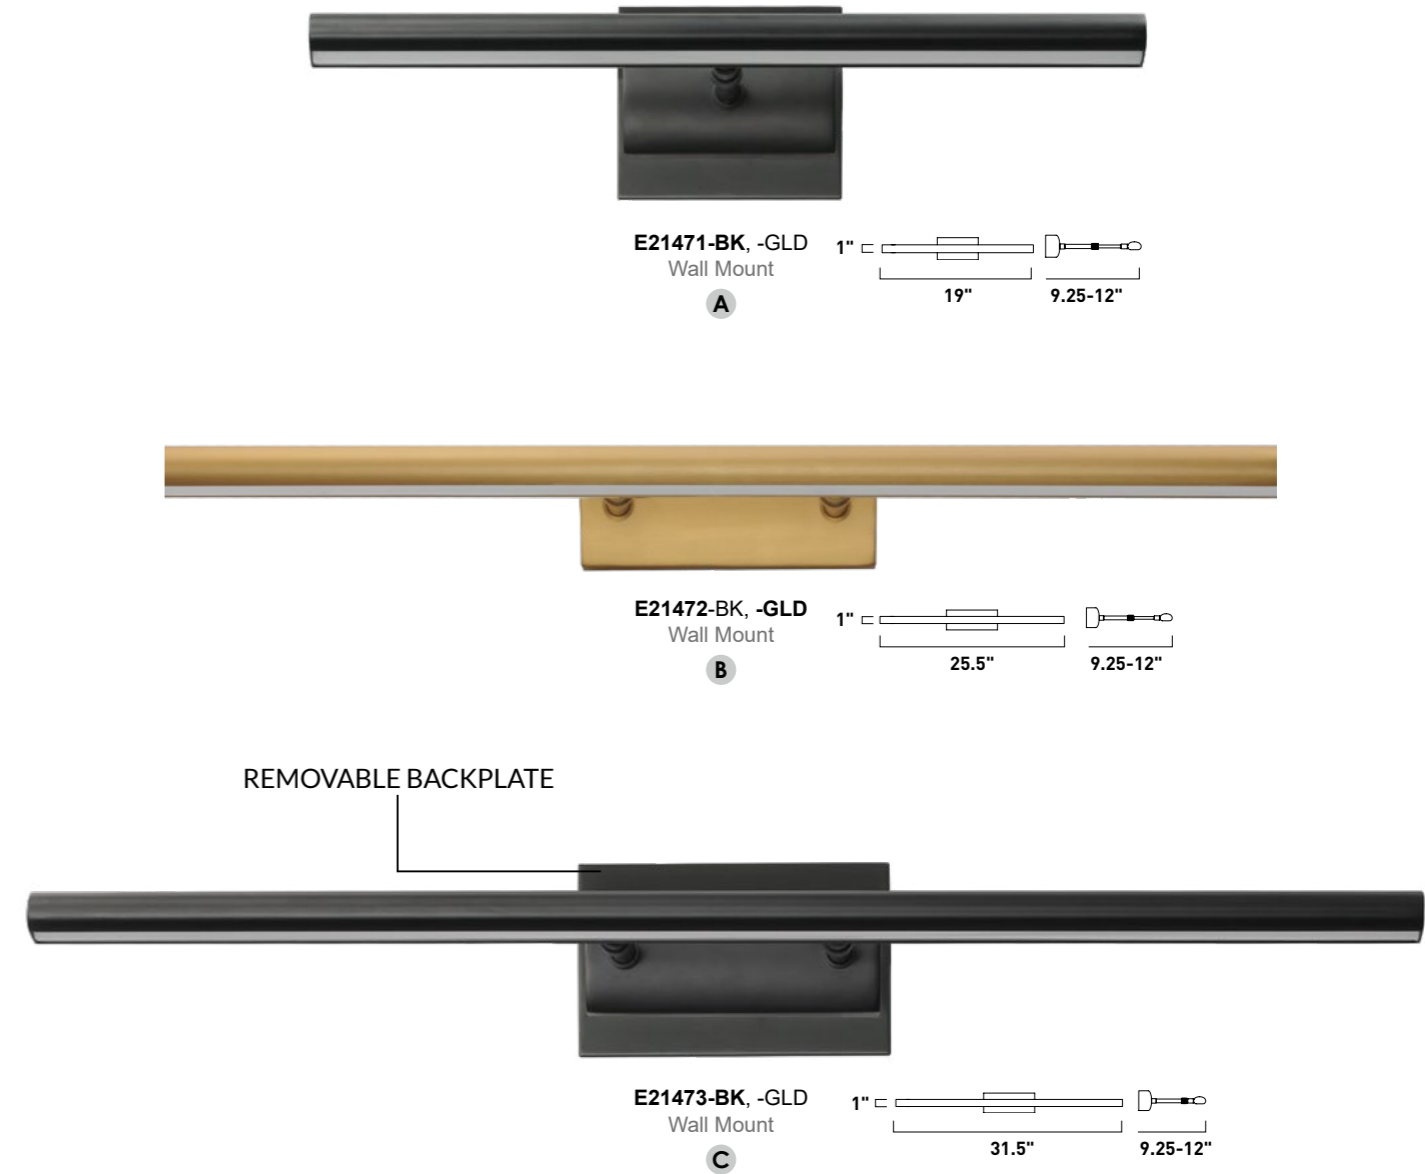

CUBIST

- Slim square-profile design with strong architectural presence
- Standalone fixtures for clean, intentional placement
- Precision LED light source with focused, modern illumination
- Low-profile construction ideal for tight or minimalist spaces
- Multiple finish options to pair with common hardware styles

Finish Options: Black (BK) Gold (GLD) Polished Chrome (PC) Satin Nickel (SN)

RUBELLE

A sculptural take on classic form, Rubelle pairs gentle curvature with purposeful design. Its bulbous oval shade is suspended by an arched backplate and adjustable arm, allowing the light to be positioned closer to its subject. The name merges "Rubin" and "Belle"—a nod to graceful proportions and timeless beauty. Whether mounted as a portrait light, vanity fixture, or bookshelf accent, Rubelle offers quiet drama and tailored sophistication.

RUBELLE

- Softly contoured oval silhouette with sculptural presence
- Telescopic arm allows extension to be set anywhere between 8.5"-11.25"
- Gimbal at light source allows upward or downward positioning
- Perfect for vanity lighting, portrait illumination, or integrated into bookshelves
- Dual-mounting backplate with optional 5" square cover plate provided
- Integrated LED light source, 3000K Color Temperature
- 120-277V Input
- 3-in-1 dimming: Triac, ELV, and 0-10V
- Available in Natural Aged Brass and Black