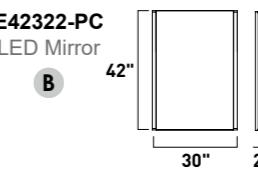

E42323-PC
LED Mirror