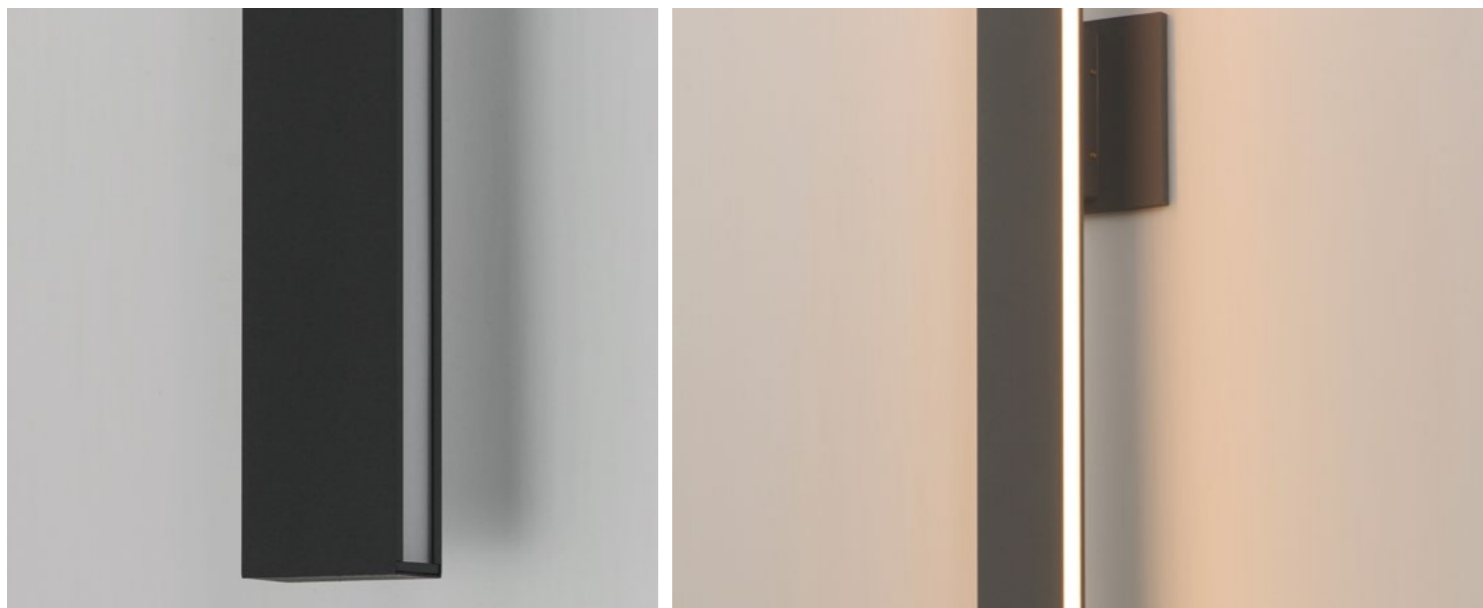

Finish Options: Architectural Bronze (ABZ) Black (BK) Satin Aluminum (SA) White (WT)

SIDELINE OUTDOOR

Sleek architectural lines meet flexible performance. The Sideline Outdoor sconce features a wide, flat aluminum profile that casts light along its sides in a continuous glow. Rated for Wet Locations and finished in durable powder-coat finishes that include Matte White, Black, Architectural Bronze, and Satin Aluminum, the Sideline ensures clean, modern styling for any exterior setting. A plated variation in Natural Aged Brass or Polished Chrome brings the same refined silhouette indoors, see Sideline: Bath Vanity.