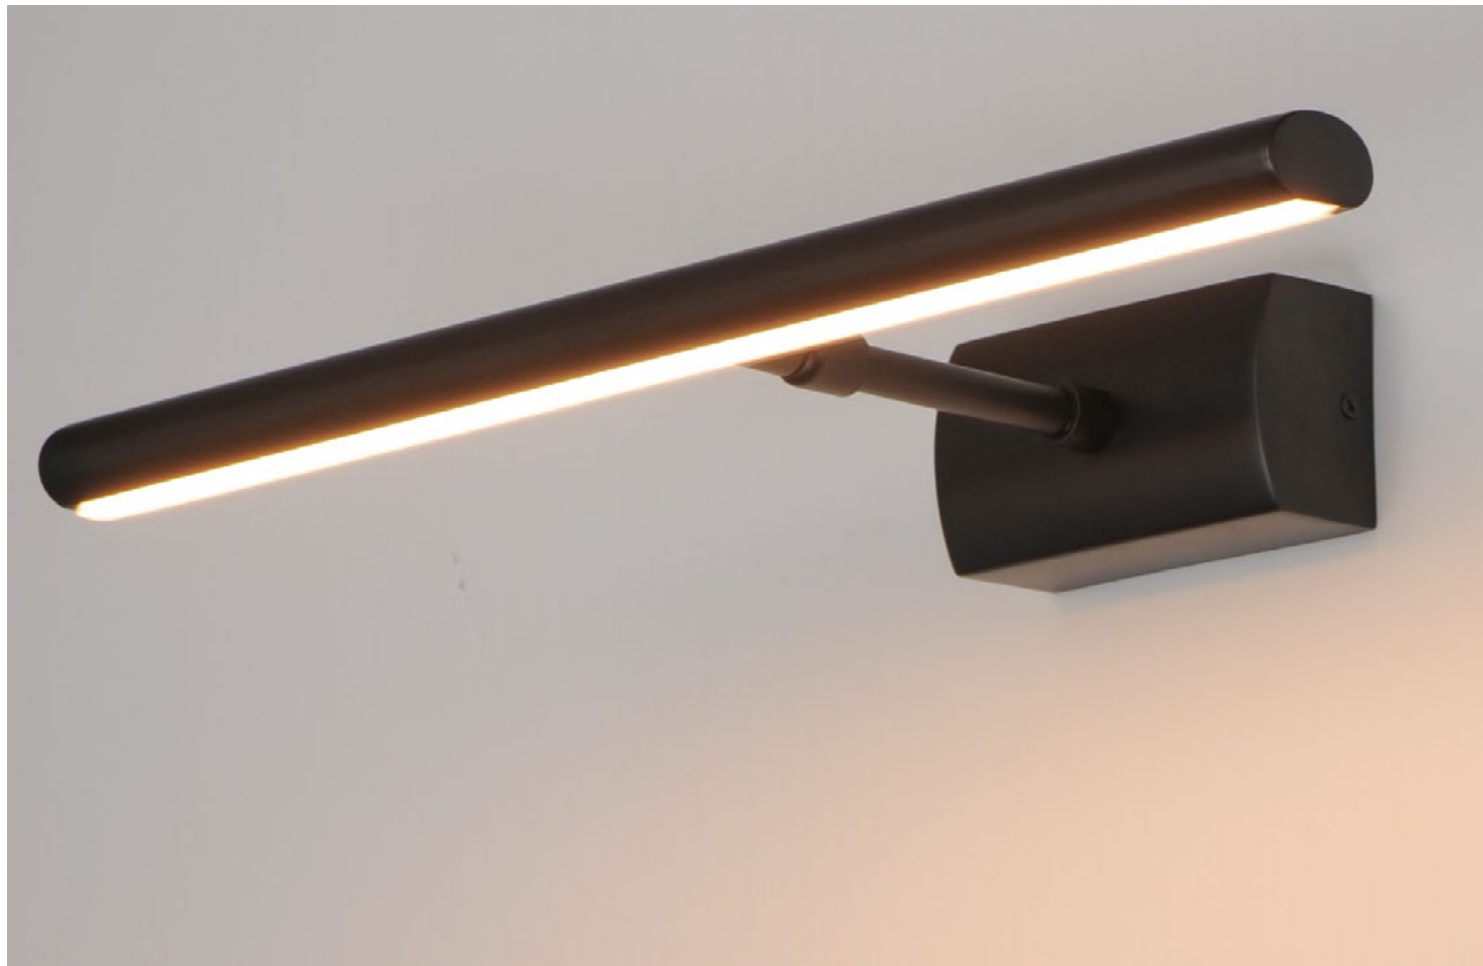

CUBIST

- Slim square-profile design with strong architectural presence
- Standalone fixtures for clean, intentional placement
- Precision LED light source with focused, modern illumination
- Low-profile construction ideal for tight or minimalist spaces
- Multiple finish options to pair with common hardware styles

Finish Options: Black (BK) Gold (GLD) Polished Chrome (PC) Satin Nickel (SN)

RUBELLE

A sculptural take on classic form, Rubelle pairs gentle curvature with purposeful design. Its bulbous oval shade is suspended by an arched backplate and adjustable arm, allowing the light to be positioned closer to its subject. The name merges "Rubin" and "Belle"—a nod to graceful proportions and timeless beauty. Whether mounted as a portrait light, vanity fixture, or bookshelf accent, Rubelle offers quiet drama and tailored sophistication.

RUBELLE

- Softly contoured oval silhouette with sculptural presence
- Telescopic arm allows extension to be set anywhere between 8.5"-11.25"
- Gimbal at light source allows upward or downward positioning
- Perfect for vanity lighting, portrait illumination, or integrated into bookshelves
- Dual-mounting backplate with optional 5" square cover plate provided
- Integrated LED light source, 3000K Color Temperature
- 120-277V Input
- 3-in-1 dimming: Triac, ELV, and 0-10V
- Available in Natural Aged Brass and Black