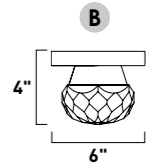

ALLUMETTE

Allumette transforms the silhouette of a matchstick into a glowing modern sculpture. Hexagonal metal rods in Gold or Black hold faceted crystal fonts that diffuse recessed LED light like cut gems. This collection merges geometric precision with refined materials, delivering understated luxury to contemporary interiors.

ALLUMETTE

- Inspired by matchsticks with luxe finishes
- Crystal fonts glow with recessed LEDs
- Sleek rods in Gold or Black
- Modern linear design with elegance

	ITEM #	FINISH	LAMPING	DIMENSION	LUMENS	Additional Information		
					CRI	INIT.	DEL.	
A	E23347	122BK, 122GLD	12 x 3W PCB LED 3000K (Inte.)	8.5"L x 8.5"W x 41"H, 84.5"OAH	90+	1500	1200	LED DIM DALI
B	E23340	122BK, 122GLD	1 x 5W PCB LED 3000K (Inte.)	6"L x 5"W x 4"H	90+	350	270	LED DIM DALI

Finish Options: Clear crystal (122) Black (BK) Gold (GLD)