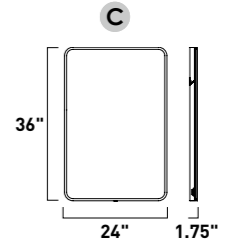

E42075-BK, -GLD, -SN
LED Mirror