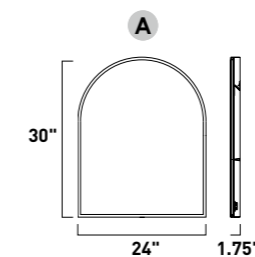

ELISSE LED MIRRORS

- Elegant geometric LED forms
- Ideal for foyers, dining, or lounge spaces
- New 24" x 36" size option
- New rectilinear form

SWITCH
E42070-BK, -GLD, -SN
LED Mirror

E42071-BK, -GLD, -SN
LED Mirror