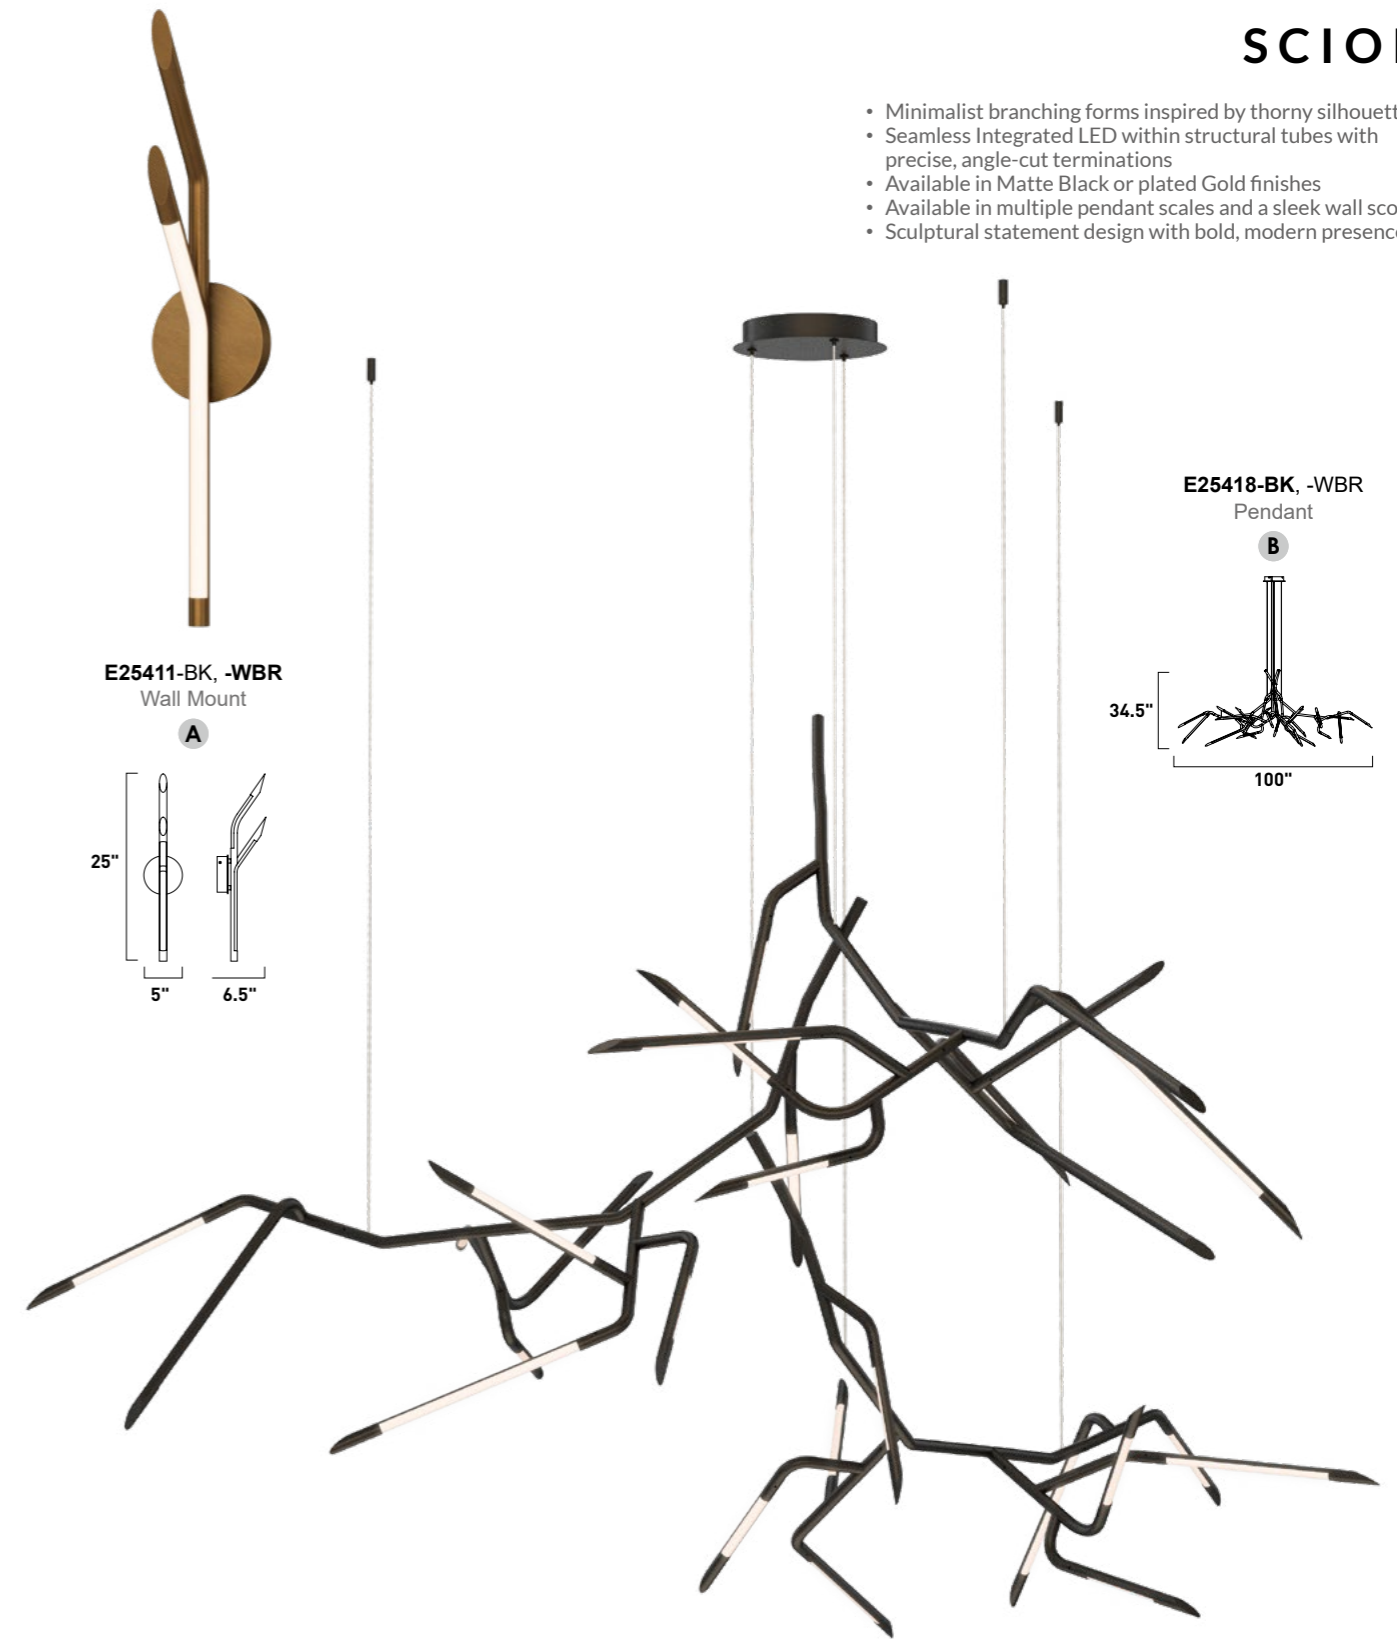

SCION

Striking and unapologetically sculptural, this series draws inspiration from thorny branches stripped to their essential form. Angular, minimalist limbs extend with sharp, angle-cut terminations, each edge precisely defined and illuminated by integrated LED. The result is a dramatic interplay of light and shadow—organic yet controlled, raw yet refined. Finished in Matte Black or plated Gold, the collection balances nature’s severity with a sleek, cinematic edge reminiscent of Bond-villain modernism. Offered in large and small pendant configurations alongside an elegantly pared-back wall sconce, the design commands attention with confident, architectural presence.

SCION

- Minimalist branching forms inspired by thorny silhouettes
- Seamless Integrated LED within structural tubes with precise, angle-cut terminations
- Available in Matte Black or plated Gold finishes
- Available in multiple pendant scales and a sleek wall sconce
- Sculptural statement design with bold, modern presence

	ITEM #	FINISH	LAMPING	DIMENSION	LUMENS			Additional Information
					HCO	CRI	INIT. DEL.	
A	E25411	BK, WBR	2 x 3W PCB LED 3000K (Inte.)	5"W x 25"H x 6.5"Ext.	12.5"	90+	600 400	LED DIM DM
B	E25418	BK, WBR	27 x 4.5W PCB LED 3000K (Inte.)	100"L x 100"W x 34.5"H, 143"OAH		90+	5000 3500	LED DIM DM

Finish Options: Black (BK) Weathered Brass (WBR)