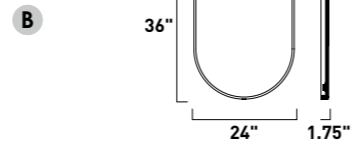

LED LIGHT

BLACK
DIFFUSER