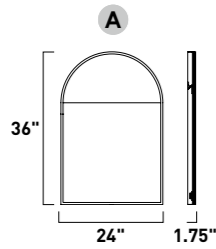

E42074-BK, -GLD, -SN
LED Mirror