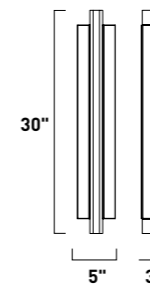

E30202-122GLD
Wall Mount

B