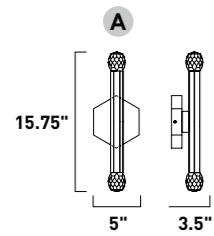

ALLUMETTE

- Inspired by matchsticks with luxe finishes
- Crystal fonts glow with recessed LEDs
- Sleek rods in Gold or Black
- Modern linear design with elegance

	ITEM #	FINISH	LAMPING	DIMENSION	LUMENS				Additional Information
					HCO	CRI	INIT.	DEL.	
A	E23342	122BK, 122GLD	2 x 3W PCB LED 3000K (Inte.)	5"W x 15.75"H x 3.5"Ext.	8"	90+	400	320	LED, DIM, DIMP, ♿
B	E23343	122BK, 122GLD	3 x 9W PCB LED 3000K (Inte.)	7.75"L x 7.75"W x 27.5"H, 149"OAH		90+	500	350	LED, DIM, ♿

Finish Options: Clear crystal (122) Black (BK) Gold (GLD)

	ITEM #	FINISH	LAMPING	DIMENSION	LUMENS				Additional Information
					HCO	CRI	INIT.	DEL.	
C	E23341	122BK, 122GLD	1 x 3W PCB LED 3000K (Inte.)	5"W x 10"H x 4"Ext.	7.5"	90+	300	270	LED, DIM, DIMP, ♿

Finish Options: Clear crystal (122) Black (BK) Gold (GLD)