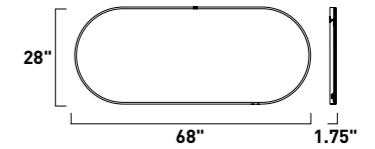

ITEM #	FINISH	LAMPING	DIMENSION	LUMENS			Additional Information	
				CRI	INIT.	DEL.		
A	E42073	BK, GLD, SN	45W PCB LED 3000K (Inte.)	24"W x 36"H x 1.75"Ext.	90+	4500	1500	LED, DIM, DMX, CLEAR, ADA, T24, +
B	E42074	BK, GLD, SN	45W PCB LED 3000K (Inte.)	24"W x 36"H x 1.75"Ext.	90+	4500	1500	LED, DIM, DMX, CLEAR, ADA, T24, +

Finish Options: Black (BK) Gold (GLD) Satin Nickel (SN)

ITEM #	FINISH	LAMPING	DIMENSION	LUMENS			Additional Information	
				CRI	INIT.	DEL.		
C	E42075	BK, GLD, SN	52W PCB LED 3000K (Inte.)	24"W x 36"H x 1.75"Ext.	90+	5200	1700	LED, DIM, DMX, CLEAR, ADA, T24, +
D	E42072	BK, GLD, SN	66W PCB LED 3000K (Inte.)	68"W x 28"H x 1.75"Ext.	90+	5400	1100	LED, DIM, DMX, CLEAR, ADA, T24, +

Finish Options: Black (BK) Gold (GLD) Satin Nickel (SN)