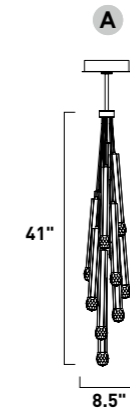

E23347-122BK, -122GLD
Pendant

	ITEM #	FINISH	LAMPING	DIMENSION	LUMENS	Additional Information		
					CRI	INIT.	DEL.	
A	E23347	122BK, 122GLD	12 x 3W PCB LED 3000K (Inte.)	8.5"L x 8.5"W x 41"H, 84.5"OAH	90+	1500	1200	LED DIM DALI
B	E23340	122BK, 122GLD	1 x 5W PCB LED 3000K (Inte.)	6"L x 5"W x 4"H	90+	350	270	LED DIM DALI

Finish Options: Clear crystal (122) Black (BK) Gold (GLD)