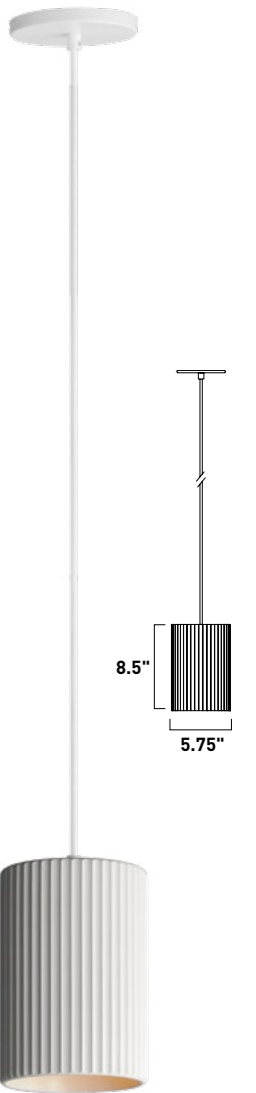

E25052-CHK, -GY, -TRC
Pendant

B