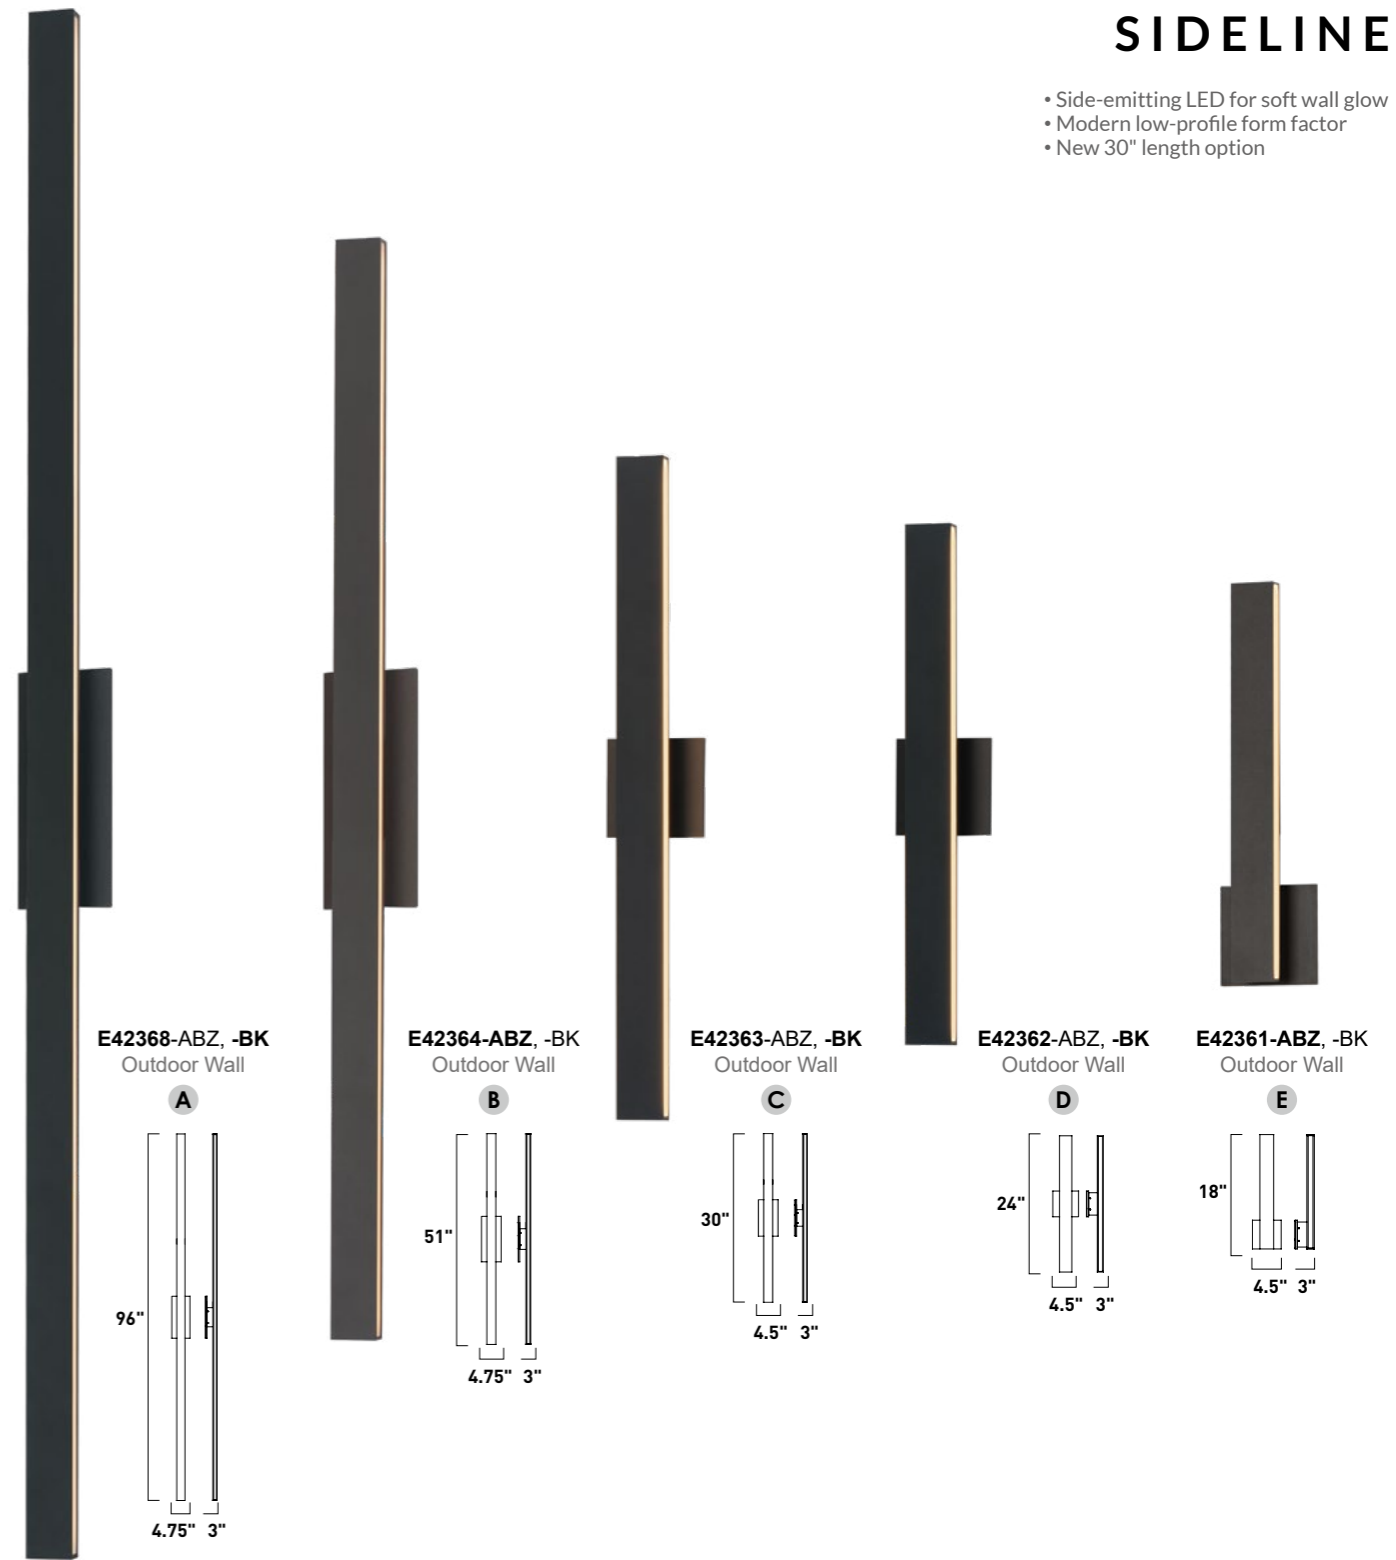

SIDELINE

- Side-emitting LED for soft wall glow
- Modern low-profile form factor
- New 30" length option

ITEM #	FINISH	LAMPING	DIMENSION	HCO	CRI	LUMENS INIT.	DEL.	Additional Information
A	E42368 ABZ, BK	2 x 60W LED 3000K (Inte.)	4.75"W x 96"H x 3"Ext.	48"	90+	8400	6120	LED DIM+ WET+ ♿ + + +
B	E42364 ABZ, BK	2 x 30W LED 3000K (Inte.)	4.75"W x 51"H x 3"Ext.	25.5"	90+	4200	3000	LED DIM+ WET+ ♿ + + +
C	E42363 ABZ, BK	2 x 15W LED 3000K (Inte.)	4.5"W x 30"H x 3"Ext.	15"	90+	3000	1100	LED DIM+ WET+ ♿ + + +
D	E42362 ABZ, BK	2 x 13W LED 3000K (Inte.)	4.5"W x 24"H x 3"Ext.	12"	90+	1820	1270	LED DIM+ WET+ ♿ + + +
E	E42361 ABZ, BK	2 x 9W LED 3000K (Inte.)	4.5"W x 18"H x 3"Ext.	9"	90+	1260	620	LED DIM+ WET+ ♿ + + +

Finish Options: Architectural Bronze (ABZ) Black (BK)