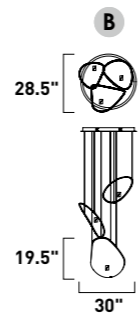

	ITEM #	FINISH	LAMPING	DIMENSION	LUMENS			Additional Information
					HCO	CRI	INIT. DEL.	
A	E25411	BK, WBR	2 x 3W PCB LED 3000K (Inte.)	5"W x 25"H x 6.5"Ext.	12.5"	90+	600 400	LED DIM DM
B	E25418	BK, WBR	27 x 4.5W PCB LED 3000K (Inte.)	100"L x 100"W x 34.5"H, 143"OAH		90+	5000 3500	LED DIM DM

E24979-BCN, -PC
Pendant

ITEM #	FINISH	LAMPING	DIMENSION	LUMENS			Additional Information		
				HCO	CRI	INIT. DEL.			
A	E24979	BCN, PC	170W PCB LED 3000K (Integrated)	47.5"L x 47"W x 10"H, 191.75"OAH	90+	13600	10880	LED, DIM, I	
B	E24970	BCN, PC	14W PCB LED 3000K (Integrated)	9"W x 13.5"H x 4"Ext.	7"	90+	1100	550	LED, DIM, I, W, A

E24975-BCN, -PC
Pendant
A

E24974-BCN, -PC
Pendant
B

E24971-BCN, -PC
Pendant
C

E24972-BCN, -PC
Pendant
D

E24973-BCN, -PC
Pendant
E

ITEM #	FINISH	LAMPING	DIMENSION	LUMENS CRI INIT. DEL.	Additional Information	
A	E24975	BCN, PC	90W PCB LED 3000K (Integrated)	47"L x 39.5"W x 10"H, 193"OAH	90+ 7200 5760	LED DIM ↑
B	E24974	BCN, PC	57W PCB LED 3000K (Integrated)	30"L x 28.5"W x 19.5"H, 141.5"OAH	90+ 4560 3650	LED DIM ↑

Finish: Brushed Champagne (BCN) Polished Chrome (PC)

ITEM #	FINISH	LAMPING	DIMENSION	LUMENS CRI INIT. DEL.	Additional Information	
C	E24971	BCN, PC	25W PCB LED 3000K (Integrated)	23.5"L x 22.5"W x 3.5"H, 123.25"OAH	90+ 2000 1800	LED DIM ↑
D	E24972	BCN, PC	20W PCB LED 3000K (Integrated)	13.5"L x 6"W x 20.5"H, 140"OAH	90+ 1600 1230	LED DIM ↑
E	E24973	BCN, PC	20W PCB LED 3000K (Integrated)	16"L x 6"W x 17.75"H, 137.5"OAH	90+ 1600 1350	LED DIM ↑