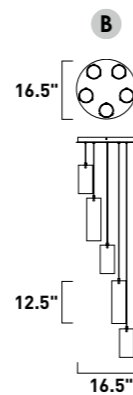

E21185-05GM, -142GM
Pendant