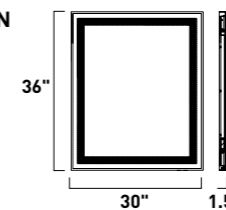

E42093-BK, -GLD, -SN
LED Mirror