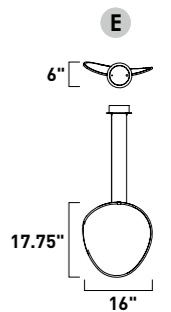

E24979-BCN, -PC
Pendant

ITEM #	FINISH	LAMPING	DIMENSION	LUMENS			Additional Information		
				HCO	CRI	INIT. DEL.			
A	E24979	BCN, PC	170W PCB LED 3000K (Integrated)	47.5"L x 47"W x 10"H, 191.75"OAH	90+	13600	10880	LED, DIM, I	
B	E24970	BCN, PC	14W PCB LED 3000K (Integrated)	9"W x 13.5"H x 4"Ext.	7"	90+	1100	550	LED, DIM, I, W, A

E24975-BCN, -PC
Pendant
A

E24974-BCN, -PC
Pendant
B

E24971-BCN, -PC
Pendant
C

E24972-BCN, -PC
Pendant
D

E24973-BCN, -PC
Pendant
E

ITEM #	FINISH	LAMPING	DIMENSION	LUMENS CRI INIT. DEL.	Additional Information	
A	E24975	BCN, PC	90W PCB LED 3000K (Integrated)	47"L x 39.5"W x 10"H, 193"OAH	90+ 7200 5760	LED DIM ↑
B	E24974	BCN, PC	57W PCB LED 3000K (Integrated)	30"L x 28.5"W x 19.5"H, 141.5"OAH	90+ 4560 3650	LED DIM ↑

Finish: Brushed Champagne (BCN) Polished Chrome (PC)

ITEM #	FINISH	LAMPING	DIMENSION	LUMENS CRI INIT. DEL.	Additional Information	
C	E24971	BCN, PC	25W PCB LED 3000K (Integrated)	23.5"L x 22.5"W x 3.5"H, 123.25"OAH	90+ 2000 1800	LED DIM ↑
D	E24972	BCN, PC	20W PCB LED 3000K (Integrated)	13.5"L x 6"W x 20.5"H, 140"OAH	90+ 1600 1230	LED DIM ↑
E	E24973	BCN, PC	20W PCB LED 3000K (Integrated)	16"L x 6"W x 17.75"H, 137.5"OAH	90+ 1600 1350	LED DIM ↑