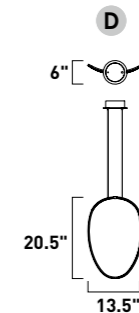

E24979-BCN, -PC
Pendant

ITEM #	FINISH	LAMPING	DIMENSION	LUMENS			Additional Information		
				HCO	CRI	INIT. DEL.			
A	E24979	BCN, PC	170W PCB LED 3000K (Integrated)	47.5"L x 47"W x 10"H, 191.75"OAH	90+	13600	10880	LED, DIM, I	
B	E24970	BCN, PC	14W PCB LED 3000K (Integrated)	9"W x 13.5"H x 4"Ext.	7"	90+	1100	550	LED, DIM, I, W, A

E24975-BCN, -PC
Pendant
A

E24974-BCN, -PC
Pendant
B

E24971-BCN, -PC
Pendant
C

E24972-BCN, -PC
Pendant
D

E24973-BCN, -PC
Pendant
E

ITEM #	FINISH	LAMPING	DIMENSION	LUMENS CRI INIT. DEL.	Additional Information	
A	E24975	BCN, PC	90W PCB LED 3000K (Integrated)	47"L x 39.5"W x 10"H, 193"OAH	90+ 7200 5760	LED DIM ↑
B	E24974	BCN, PC	57W PCB LED 3000K (Integrated)	30"L x 28.5"W x 19.5"H, 141.5"OAH	90+ 4560 3650	LED DIM ↑

Finish: Brushed Champagne (BCN) Polished Chrome (PC)

ITEM #	FINISH	LAMPING	DIMENSION	LUMENS CRI INIT. DEL.	Additional Information	
C	E24971	BCN, PC	25W PCB LED 3000K (Integrated)	23.5"L x 22.5"W x 3.5"H, 123.25"OAH	90+ 2000 1800	LED DIM ↑
D	E24972	BCN, PC	20W PCB LED 3000K (Integrated)	13.5"L x 6"W x 20.5"H, 140"OAH	90+ 1600 1230	LED DIM ↑
E	E24973	BCN, PC	20W PCB LED 3000K (Integrated)	16"L x 6"W x 17.75"H, 137.5"OAH	90+ 1600 1350	LED DIM ↑