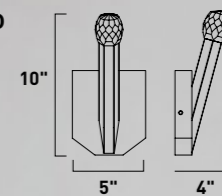

ALLUMETTE

- Inspired by matchsticks with luxe finishes
- Crystal fonts glow with recessed LEDs
- Sleek rods in Gold or Black
- Modern linear design with elegance

	ITEM #	FINISH	LAMPING	DIMENSION	LUMENS				Additional Information
					HCO	CRI	INIT.	DEL.	
A	E23342	122BK, 122GLD	2 x 3W PCB LED 3000K (Inte.)	5"W x 15.75"H x 3.5"Ext.	8"	90+	400	320	LED, DIM, DIMP, ♿
B	E23343	122BK, 122GLD	3 x 9W PCB LED 3000K (Inte.)	7.75"L x 7.75"W x 27.5"H, 149"OAH		90+	500	350	LED, DIM, ♿

Finish Options: Clear crystal (122) Black (BK) Gold (GLD)

	ITEM #	FINISH	LAMPING	DIMENSION	LUMENS				Additional Information
					HCO	CRI	INIT.	DEL.	
C	E23341	122BK, 122GLD	1 x 3W PCB LED 3000K (Inte.)	5"W x 10"H x 4"Ext.	7.5"	90+	300	270	LED, DIM, DIMP, ♿

Finish Options: Clear crystal (122) Black (BK) Gold (GLD)